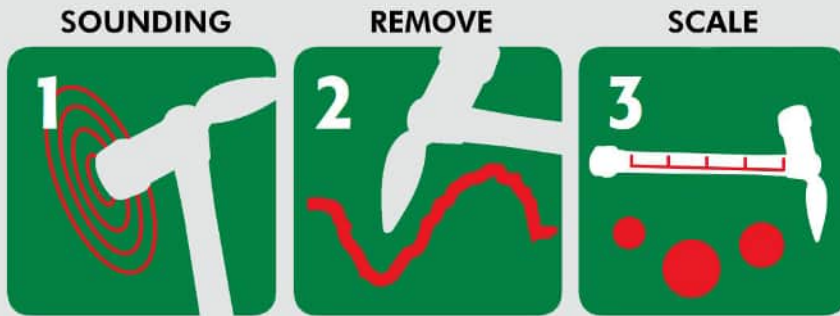

## TB-dito Standard

### The hammer for tree inspection

### INTENDED USE:

TB-dito is a hammer-like multifunctional tool for inspecting trees. The professional know-how of tree inspectors and arborists is necessary for correct use. TB-dito is with the care that is appropriate for a measuring tool, as we attached great importance to low weight in the design. weight. The forcible removal of vegetation from trees, trees etc. can lead to structural damage/breakage.